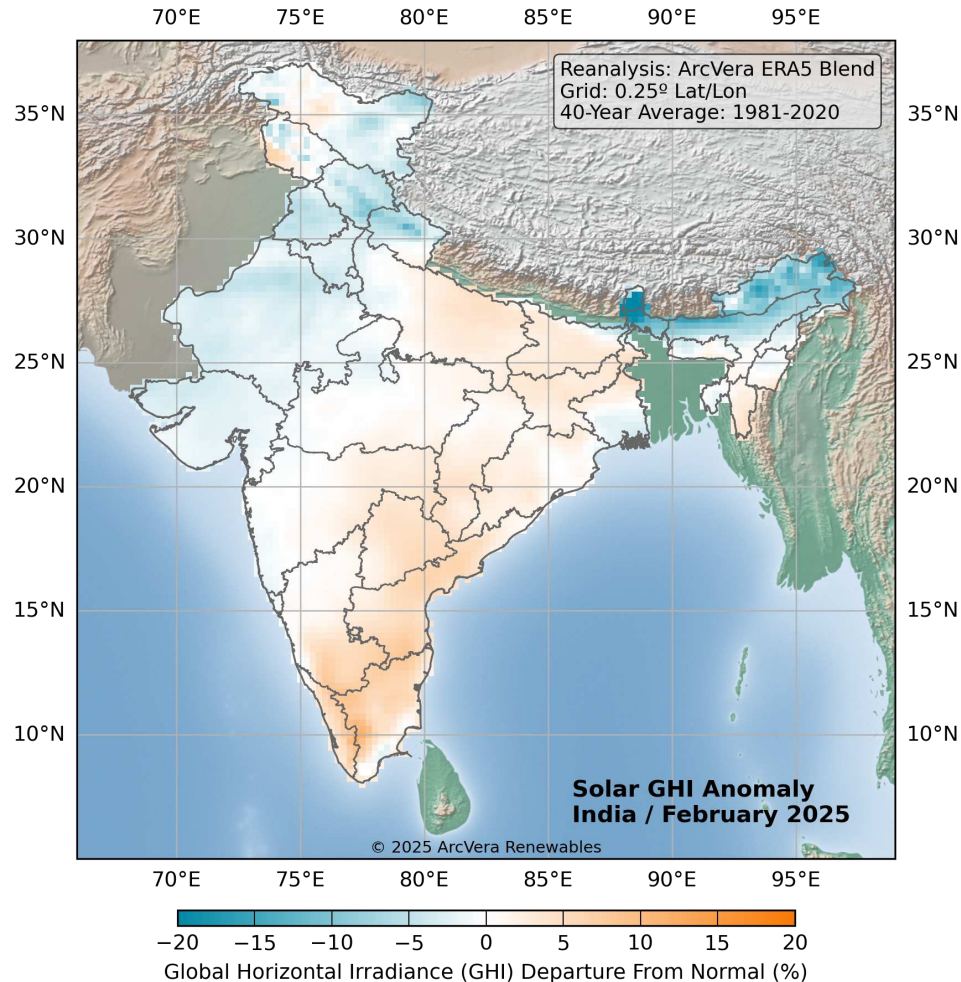

India Solar Anomaly Map

About our **Wind** and **Solar** Anomaly Maps

ArcVera's Wind and Solar Anomaly Maps quickly and accurately provide a visual representation of the percent deviation of the wind and solar resource in a region. These timely maps contain critical information for project stakeholders who are responsible for providing monthly project production reports and answering to others (e.g., investors and owners) for production missing or exceeding forecasts. The first step one takes is typically to review the resource "fuel" before deepening production investigations.